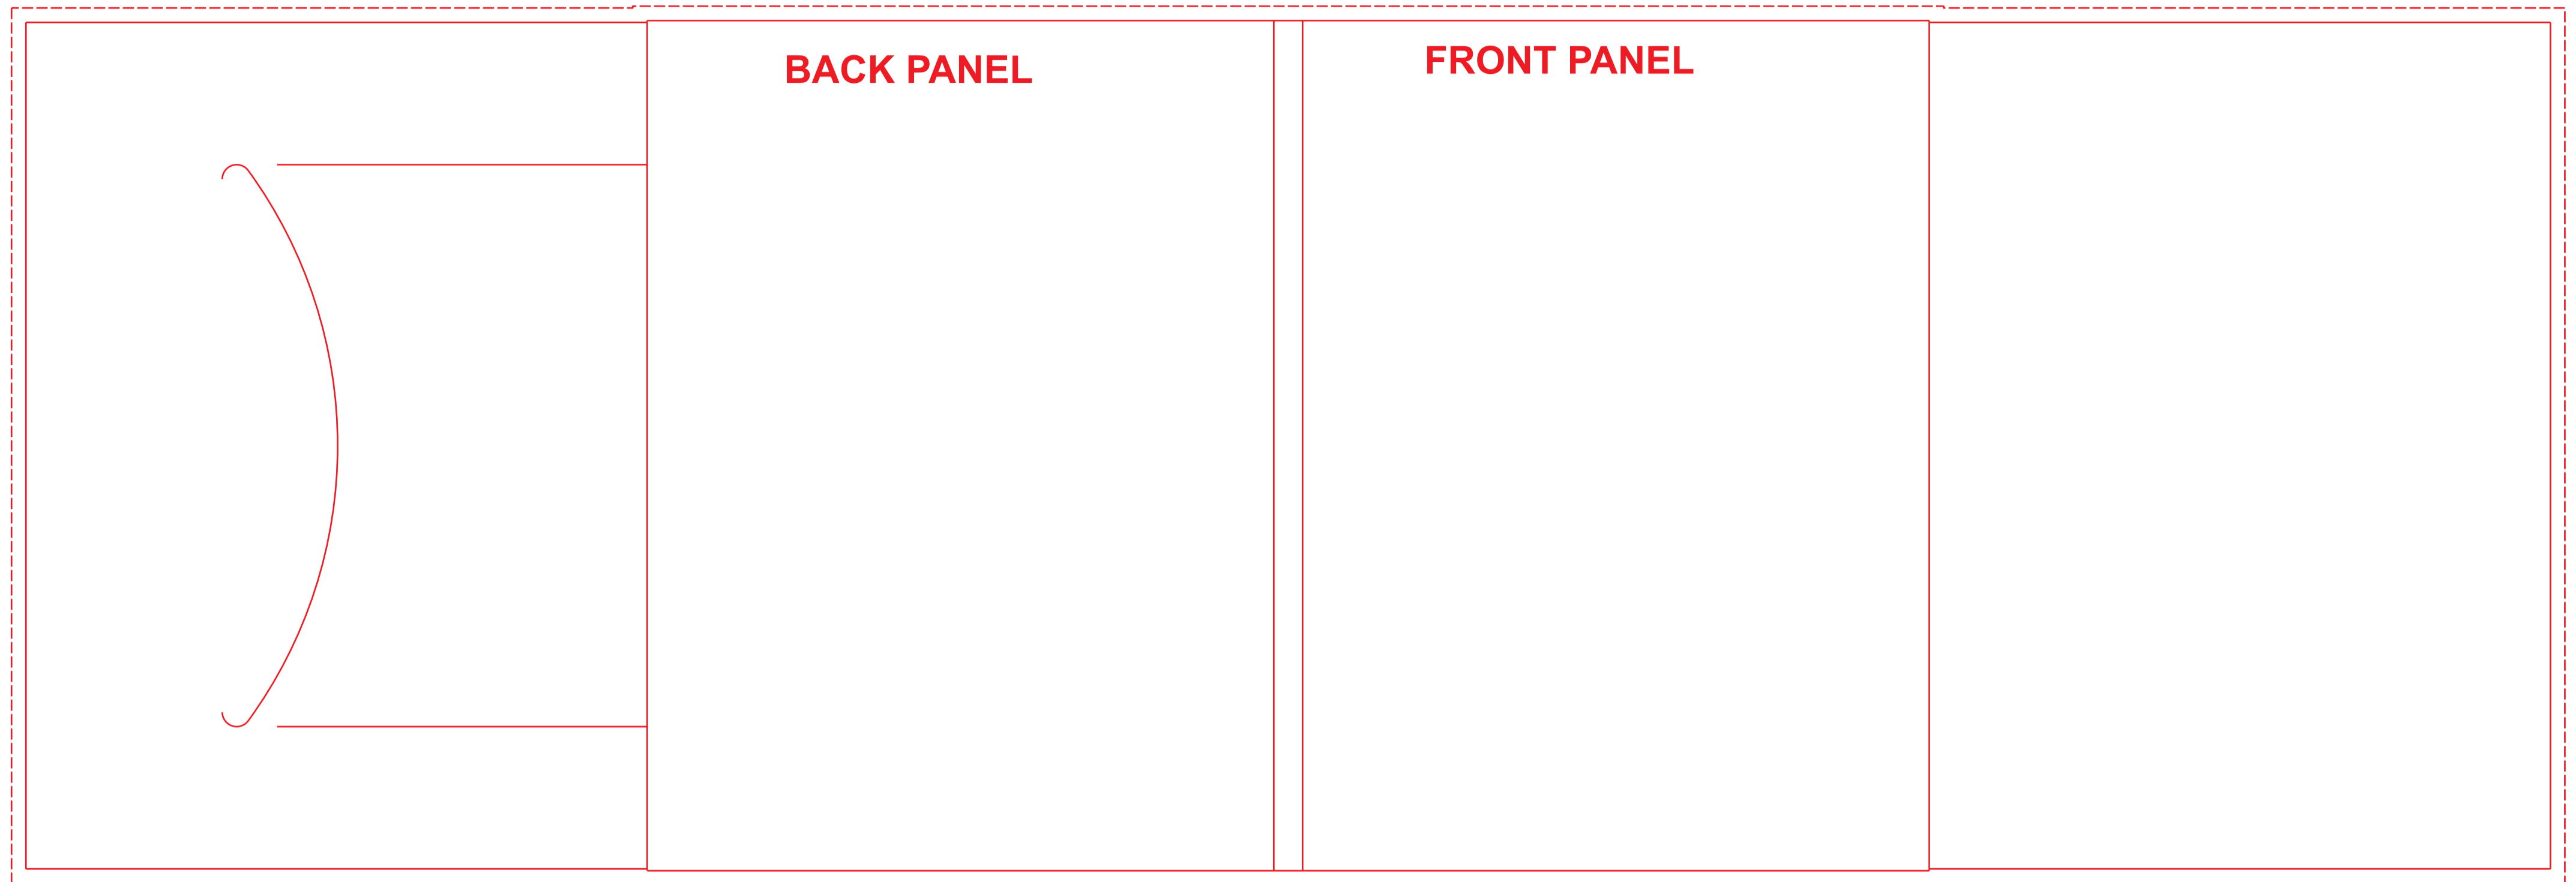

4 Panel DVD Wallet (design #42009)

— Die/Fold/Notes
- - - Bleed

read me

bullseyedisc
previously cd-rom-works
800.652.7194

DO NOT ALTER THE DIMENSIONS OF THIS TEMPLATE

CHECK LIST

Reference the "Prepress Tips" page from our "Developer's Spec Kit" (available on our web site).

COLORS

Use only Process colors (CMYK) and/or Pantone spot colors from the "Pantone Formula Guide SOLID". (Note: there is a set-up fee for each Pantone color used. If you want to print with Pantone colors, please call for a custom quote.)

BLEED

Provide 1/4 - 1/2 inch bleed on all edges. ("Bleed" is the part of the artwork which extends past the template cut line.)

QUARK USERS:

Will need to set template picture box fill color to NONE.